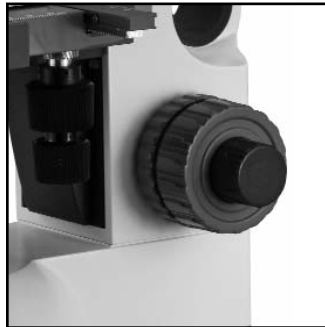

Easy to use coaxial focusing