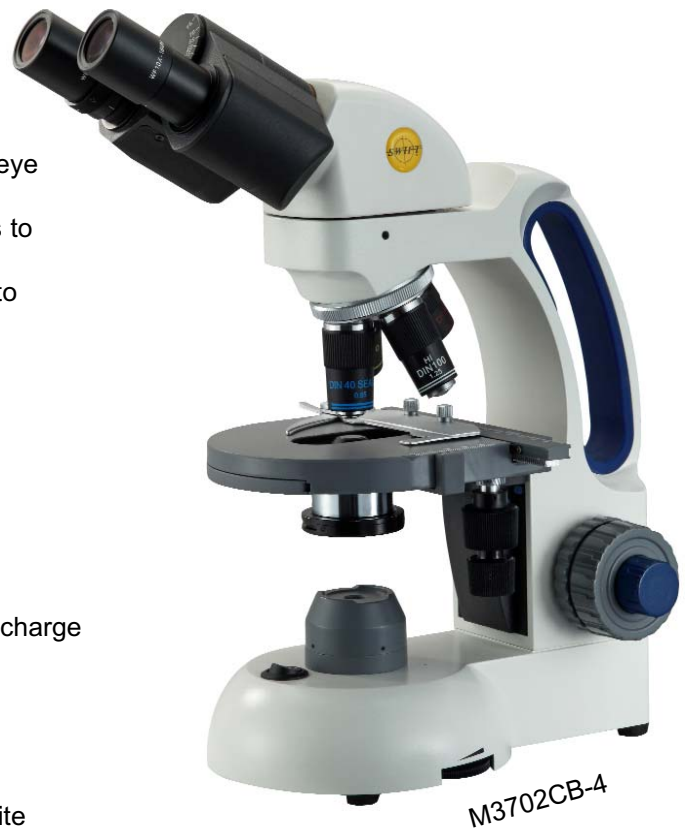

Quality

- Swift quality construction assures "trouble free" operation and minimal down time
- All-metal internal parts assure durability
- Synthetic lubricant maintains a consistent viscosity at extreme temperatures
- Swift Optical Limited Lifetime Warranty covers defective parts and workmanship for the life of the instrument